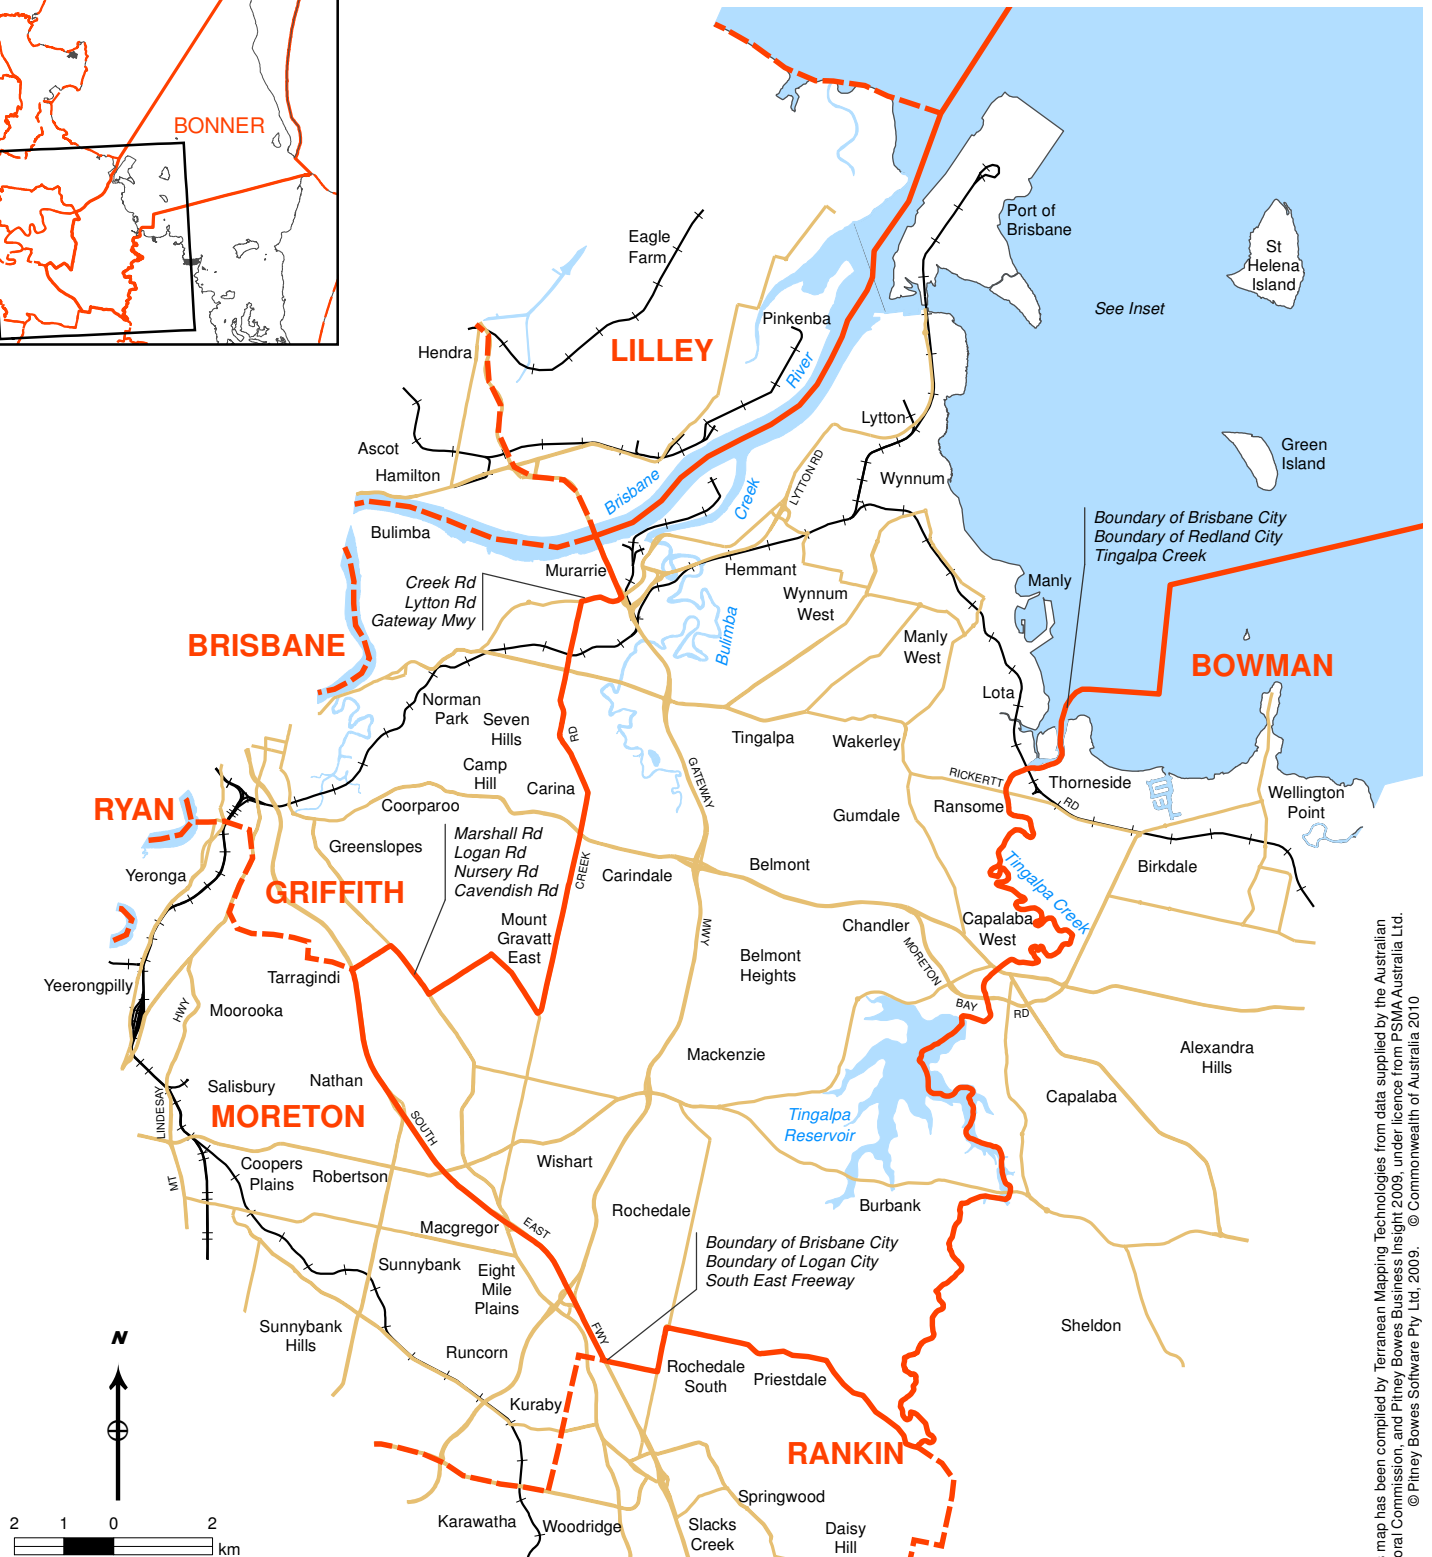

Commonwealth Electoral Division of **BONNER**

Boundary gazetted 15 December 2009

Divisional boundary
 Adjoining boundary
 Size of division 360 km²

Note:
 Local Government Area descriptions are current 2006.
 Federal electoral boundaries follow the
 centre of features unless otherwise advised.